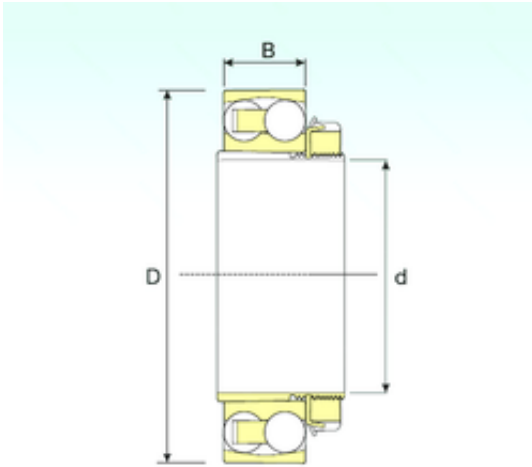

Toyana BEARING CO.LTD

40 mm x 85 mm x 23 mm ISB 2209
KTN9+H309 Rodamientos De Bolas
Autoalineables

Bearing No. 2209 KTN9+H309

Size	40x85x23 mm
Bore Diameter	40 mm
Outer Diameter	85 mm
Width	23 mm
d	40 mm
D	85 mm
B	23 mm
B1	39 mm
C	23 mm
Weight	0,78 Kg
Basic dynamic load rating (C)	31,9 kN
Basic static load rating (C0)	10,4 kN
(Grease) Lubrication Speed	7650 r/min

2209 KTN9+H309 Bearing 2D drawings and 3D CAD models