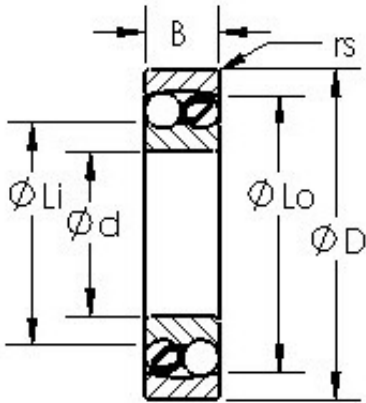

Toyana BEARING CO.LTD

AST 2307 Rodamientos De Bolas Autoalineables

Bearing No. 2307

Size	35x80x31 mm
Bore Diameter	35 mm
Outer Diameter	80 mm
Width	31 mm
Bearing Type - double row self-aligning	double row selfaligning
Bore Dia (d)	35.0000
Outer Dia (D)	80.0000
Width (B)	31.0000
Radius (min) (rs)	1.500
Dynamic Load Rating (Cr)	40,000
Static Load Rating (Cor)	11,300
Max Speed (Grease) (X1000 RPM)	7,100
Max Speed (Oil) (X1000 RPM)	9,000
Max. Shaft Shoulder Dia. Inner (Li)	43.0
Min. Housing Shoulder Dia., Outer (Lo)	72.0
Weight (g)	642.00
Precision	A1
Standard Clearance	C0
Material	52100 Chrome steel (or equivalent)

2307 Bearing 2D drawings and 3D CAD models